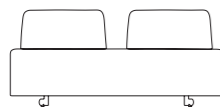

Sintered stone
Dark grey BL118

Moon

MEASUREMENTS

Lounge chair
260011

Width 83 cm
Depth 83 cm
Height 80 cm
Seat Height 47 cm
Net Weight 18 kg

Storage side table
260015

Width 78 cm
Depth 46 cm
Height 44 cm
Net Weight 10 kg