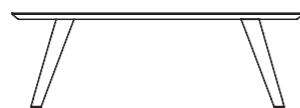

Wood
Natural teak JW001

Pinni

MEASUREMENTS

Dining armchair
240800

Width 62 cm
Depth 60 cm
Height 80 cm
Seat Height 46 cm
Net Weight 9 kg

Dining table
260051

Width 229 cm
Depth 98 cm
Height 74 cm
Net Weight 78 kg