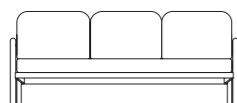

3-Seater sofa
260023

Width 203 cm
Depth 85 cm
Height 77 cm
Seat Height 40 cm
Net Weight 22.5 kg