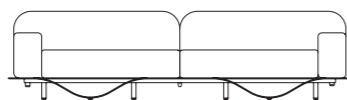

Feitian

MEASUREMENTS

Dining armchair
260041

Width 63 cm
Depth 57 cm
Height 76 cm
Seat Height 48 cm
Net Weight 11 kg

Sofa with armrests
260171

Width 270 cm
Depth 99 cm
Height 71 cm
Seat Height 44 cm
Net Weight 87 kg