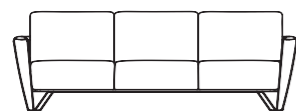

Lounge chair
240491

Width 103 cm
Depth 101 cm
Height 81 cm
Seat Height 42 cm
Net Weight 32 kg

Coffee table
240493

Width 120 cm
Depth 76 cm
Height 43 cm
Net Weight 42 kg

3-Seater sofa
240492

Width 227 cm
Depth 101 cm
Height 81 cm
Seat Height 42 cm
Net Weight 61 kg