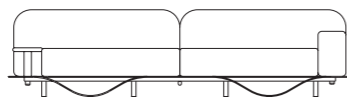

Feitian

MEASUREMENTS

Dining armchair
260041

Width 63 cm
Depth 57 cm
Height 76 cm
Seat Height 48 cm
Net Weight 11 kg

Sofa with armrests
260171

Width 270 cm
Depth 99 cm
Height 71 cm
Seat Height 44 cm
Net Weight 87 kg

Coffee table
260173

Width 110 cm
Depth 110 cm
Height 35 cm
Net Weight 19 kg

Sofa with armrest and side table
260172

Width 270 cm
Depth 99 cm
Height 71 cm
Seat Height 44 cm
Net Weight 86 kg

Pillow
260174

Width 60 cm
Depth 20 cm
Height 60 cm
Net Weight 1 kg